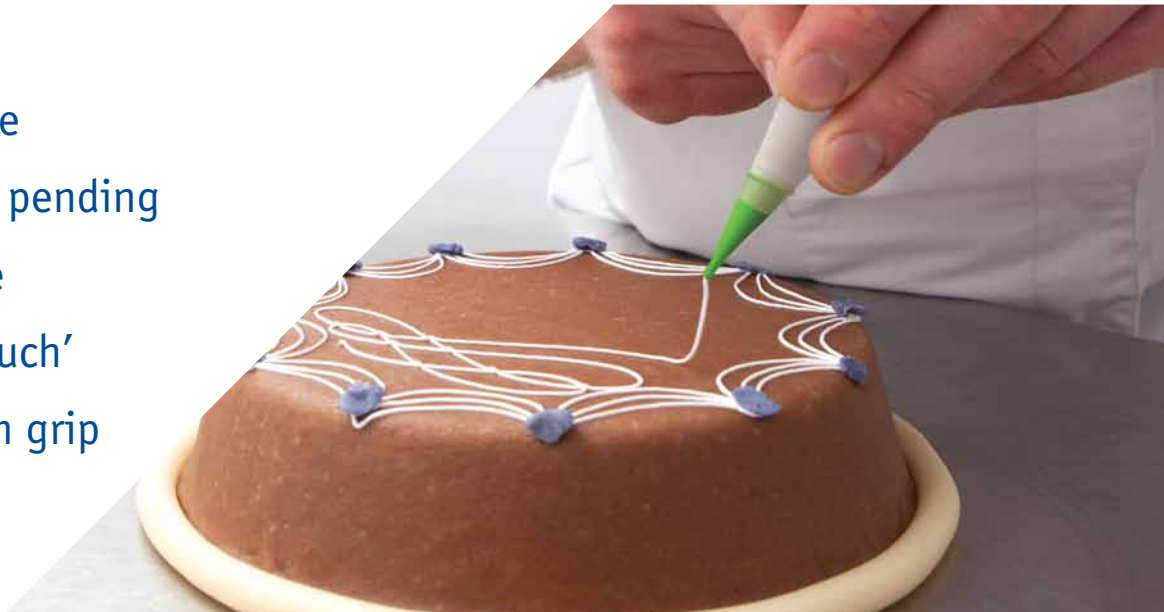

For the finest details on the cake

Sweetliner

- Unique tool for refined and detailed decorating
- The innovative alternative for the paper cone piping bag
- Fast & easy to use
- Including patent pending reclosable nozzle
- Patented 'soft touch' formula for a firm grip

For the finest details on the cake

Sweetliner

3110

3111

Art. number	Article	Colour	Size	Pieces per set	Carton
3110	Sweetliner Retail	Clear	21x12 cm 8,5 inch	10 bags + 10 nozzles	12 sets
3111	Sweetliner B2B	Clear	21x12 cm 8,5 inch	50 bags + 50 nozzles	10 sets