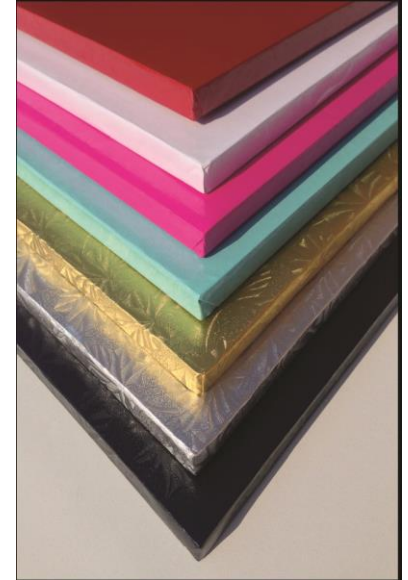

## EMBOSSED FOLDUNDERS

**Foldunders - 3 Thicknesses**

**Foil Wrapped Corrugate**

**3/16" Single Wall**

Gold / Silver, others custom

**1/4" DBWL Foldunder**

Gold / Silver, others custom

**1/2" DRUM Foldunder**

Gold/Silver/White/Black

Red/Blue/Pink

**Custom Sizes Available**

1/4" 600 pieces

1/2" 240 pieces.

Size	3/16" 12 Pack	1/4" 24 Pack	1/2" White / Gold / Silver 12 Pack	1/2" Black / Red / Blue / Pink 12 Pack
6"				
7"				
8"				Black only
9"				NA
10"				Black only
12"				NA
14"				
16"				
18"				
20"				
22"				
24"				
26"				Black only

## SHEET SIZES

**Stock Sizes**

**Additional Sizes Available**

**Foil Wrapped Corrugate**

Sizes	3/16" (2 sizes)	1/4" (2 sizes)	1/2" White / Gold / Silver 12 Pack	1/2" Black / Red / Blue / Pink 12 Pack
1/4 sheet 9 3/4" X 13 3/4"	/ 12	/ 12		
	/ 100	/ 100		
1/2 sheet 13 3/4" x 18 3/4"	-	/ 12		
	-	/ 50		
Full sheet 17 1/2" x 25 1/2"	-	/ 12		
	-	/ 50		
Full sheet 18" x 27 1/4" (to match box)	-	/ 50		
<b>CUSTOM SIZES</b>	REQUIRE MINIMUM PIECE COUNT 600 pieces - 1/4" or 240 pieces - 1/2"			