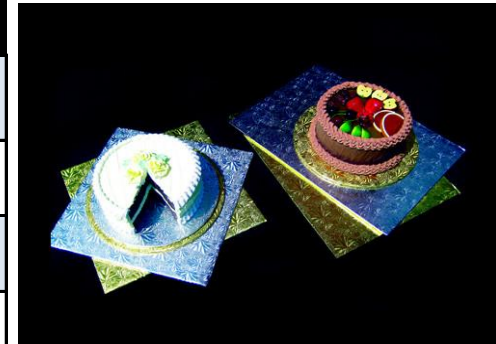

Gold/Silver/White/Black

Red/Blue/Pink

**Custom Sizes Available**

1/4" 600 pieces

1/2" 240 pieces.

Size	3/16" 12 Pack	1/4" 24 Pack	1/2" White / Gold / Silver 12 Pack	1/2" Black / Red / Blue / Pink 12 Pack
6"				
7"				
8"				Black only
9"				NA
10"				Black only
12"				NA
14"				
16"				
18"				
20"				
22"				
24"				
26"				Black only

## SHEET SIZES

**Stock Sizes**

**Additional Sizes Available**

**Foil Wrapped Corrugate**

Sizes	3/16" (2 sizes)	1/4" (2 sizes)	1/2" White / Gold / Silver 12 Pack	1/2" Black / Red / Blue / Pink 12 Pack
1/4 sheet 9 3/4" X 13 3/4"	/ 12	/ 12		
	/ 100	/ 100		
1/2 sheet 13 3/4" x 18 3/4"	-	/ 12		
	-	/ 50		
Full sheet 17 1/2" x 25 1/2"	-	/ 12		
	-	/ 50		
Full sheet 18" x 27 1/4" (to match box)	-	/ 50		
<b>CUSTOM SIZES</b>	REQUIRE MINIMUM PIECE COUNT 600 pieces - 1/4" or 240 pieces - 1/2"			