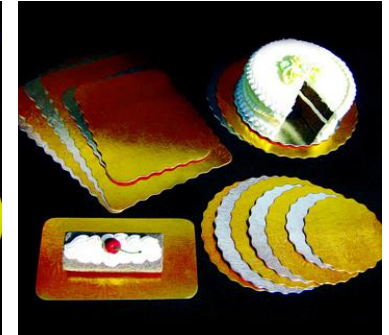

Enjoy Bakery Board

SPECIAL / CUSTOM SIZES

Log/Yule boards, 2 sided smoked fish, meat and deli boards in Black, Gold, Silver & White.

Non-Metal boards available as well

ROUND & SQUARE

Laminated Chipboard - 3 Styles

- 1 - Gold Embossed pattern with Scallop Edge
 - 2- Silver Embossed pattern with Scallop Edge
 - 3 - Gold Non-Embossed with Straight Edge
- 2 Thickness - .050 & .080 gauge**

Size	.050 pack	Price	.080 pack	Price
6"	200		200	
7"	200		200	
8"	200		200	
9"	200		200	
10"	200		200	
12"	-		100	
14"	-		100	

ROUND & SQUARE

Silver Non Embossed .045 and .070

Scallop Edge are STOCK items
Straight Edge have a MIN of 5 cases

Size	.045 Pack	Price	.070 Pack	Price
6"	M		600	
7"	600		600	
8"	250		150	
9"	250		150	
10"	250		150	
12"	250		150	
14"	150		100	

SINGLE SERVE MONO PORTIONS

Individual Dessert Size
Laminated Chipboard

Size - Shape	Pack	Price
3 1/4" w/tab & others	500	
3 1/2" w/tab	500	
4" Round	500	
4" Round w/tab	500	
5" Round no tab	500	
4" Round z/tab - 2 Sided Gold / Black	500	