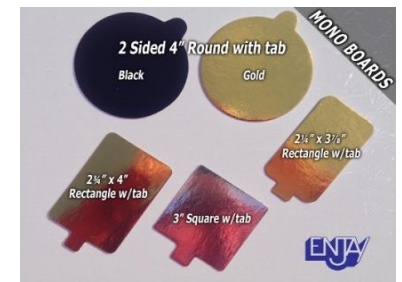

- 1 - Gold Embossed pattern with Scallop Edge
 - 2- Silver Embossed pattern with Scallop Edge
 - 3 - Gold Non-Embossed with Straight Edge
- 2 Thickness - .050 & .080 gauge**

Size	.050 pack	Price	.080 pack	Price
6"	200		200	
7"	200		200	
8"	200		200	
9"	200		200	
10"	200		200	
12"	-		100	
14"	-		100	

ROUND & SQUARE

Silver Non Embossed .045 and .070

Scallop Edge are STOCK items
Straight Edge have a MIN of 5 cases

Size	.045 Pack	Price	.070 Pack	Price
6"	M		600	
7"	600		600	
8"	250		150	
9"	250		150	
10"	250		150	
12"	250		150	
14"	150		100	

SINGLE SERVE MONO PORTIONS

Individual Dessert Size
Laminated Chipboard

Size - Shape	Pack	Price
3 1/4" w/tab & others	500	
3 1/2" w/tab	500	
4" Round	500	
4" Round w/tab	500	
5" Round no tab	500	
4" Round z/tab - 2 Sided Gold / Black	500	