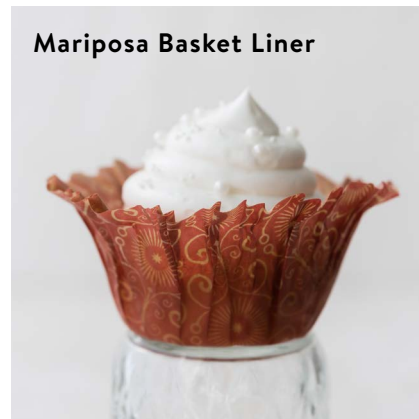

Mariposa Basket Liner

Custom logo and colors also available